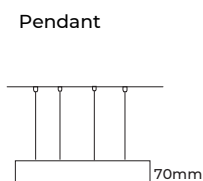

Single Line Diagram