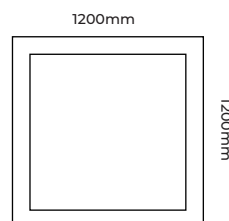

Single Line Diagram